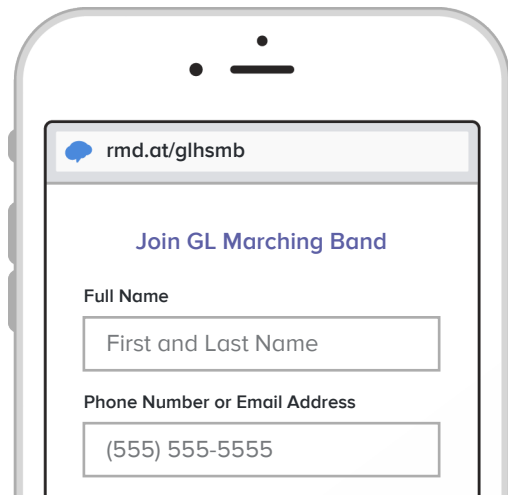

Sign up for important updates from Mr. Szczerowski.

Get information for Grand Ledge High School right on your phone—not on handouts.

Pick a way to receive messages for **GL Marching Band**:

A If you have a smartphone, get push notifications.

On your iPhone or Android phone, open your web browser and go to the following link:

rmd.at/glhsmb

Follow the instructions to sign up for Remind. You'll be prompted to download the mobile app.

B If you don't have a smartphone, get text notifications.